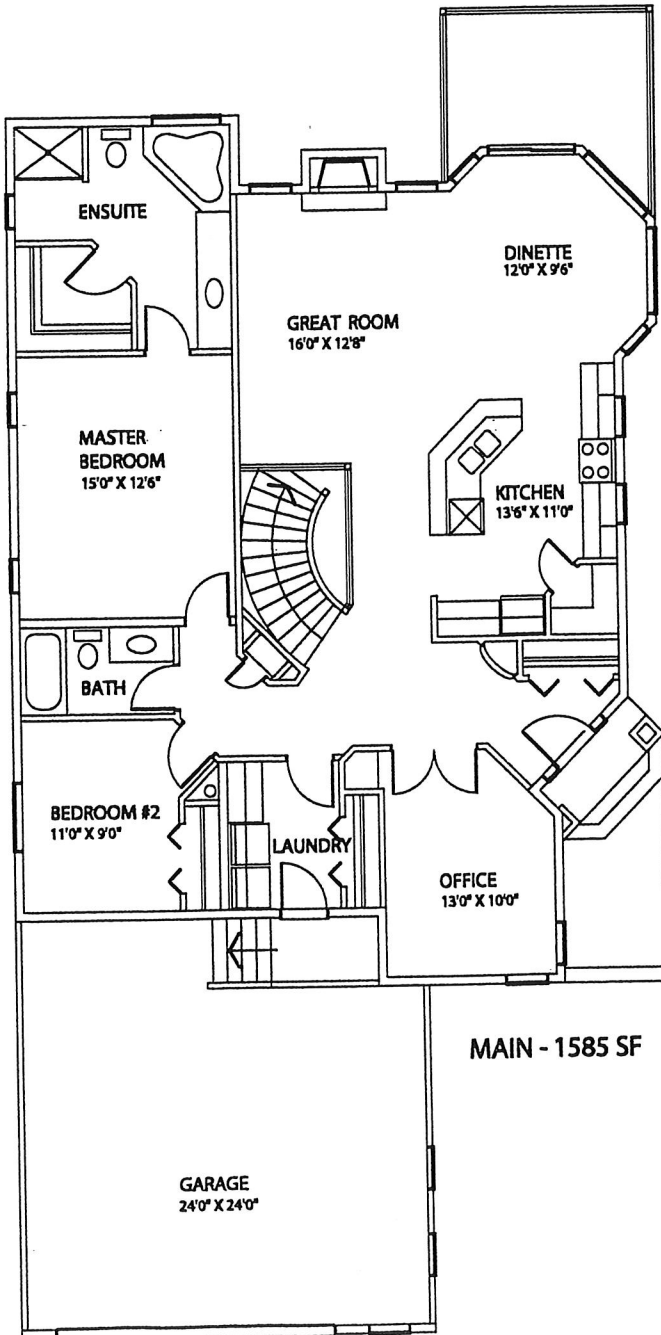

JACOB'S
Construction Ltd.
Custom Built Homes

The TULARE
 1585 SQ. FT