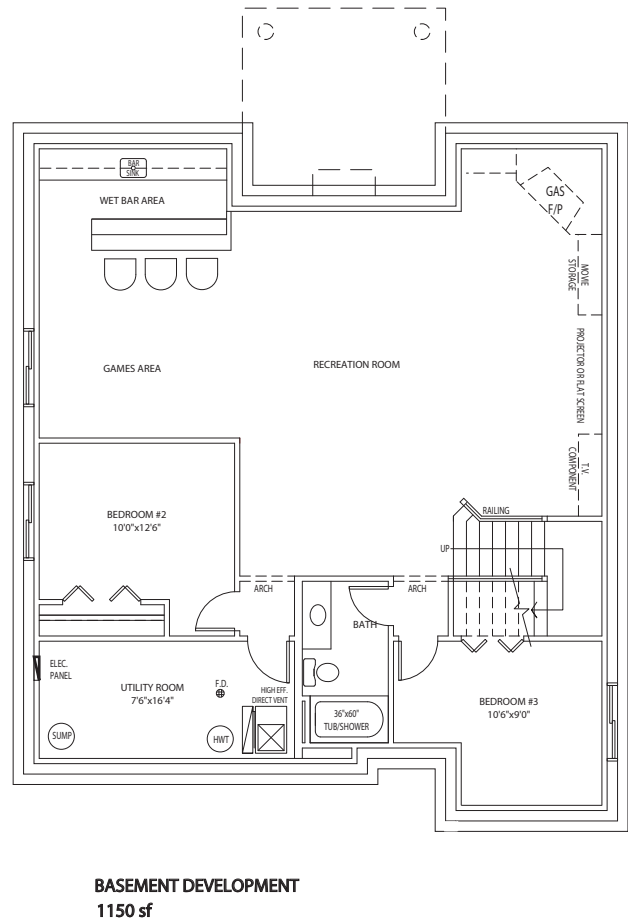

Jacob's Construction is proud to present The "Valverde" Showhome

1540sf Executive Bungalow
located at 10 Wade Avenue, Windrose Subdivision

JACOB'S
Construction Ltd.
CUSTOM BUILT HOMES

For more information please contact us at 780.986.0941