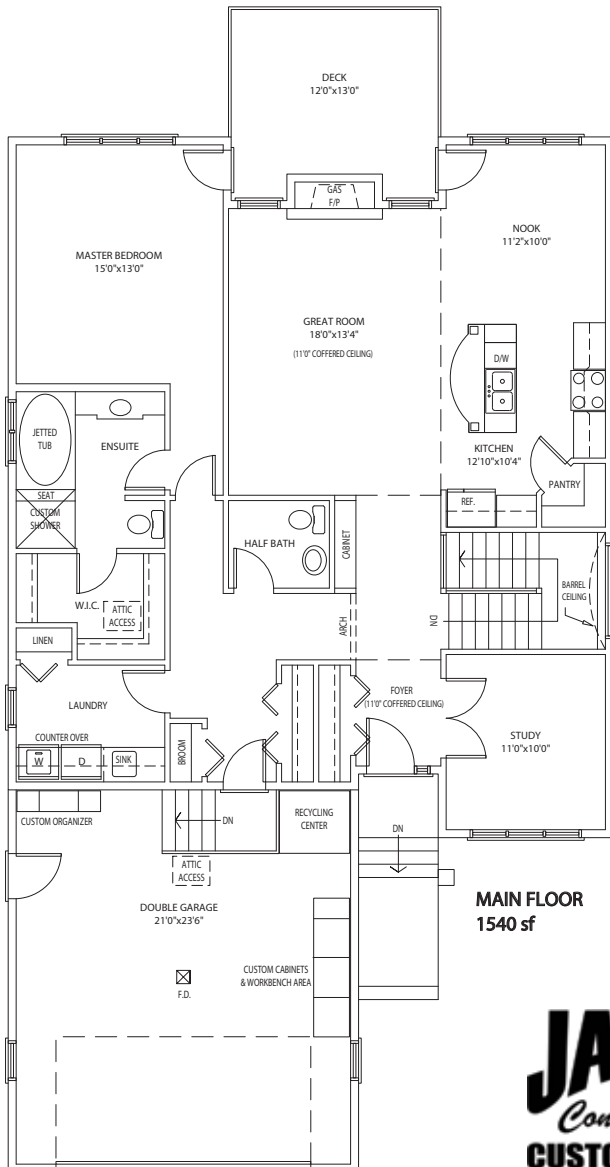

Jacob's Construction is proud to present The "Valverde" Showhome

1540sf Executive Bungalow
located at 10 Wade Avenue, Windrose Subdivision

JACOB'S
Construction Ltd.
CUSTOM BUILT HOMES

For more information please contact us at 780.986.0941